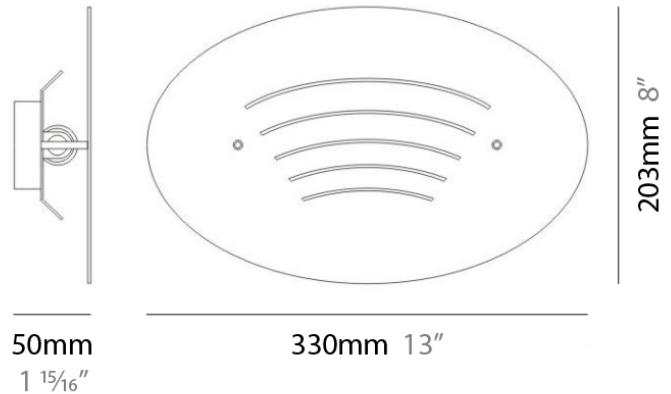

OVAL SURFACE

D93029

GENERAL

Series: Oval
Brand: Milan
Division: Design
Mounting Type: Surface
Mounting Location: Wall
Subcategory: Ambient

PHYSICAL

Shape: Oval
Length (mm): 330
Length (in): 13.0
Height (mm): 203
Height (in): 8.0
Extension (mm): 50
Extension (in): 2.0
Weight (kg): 0.899
Weight (lbs): 1.98
Fixture Finish: SST
Fixture Material: Metal

ELECTRICAL

Number of Lamps: 1
Lamp Type: LED Retrofit / Halogen
Lamp Shape: T3
Bulb Included: Bulb Not Included
Total Output Wattage (W): 18 / 70
Max. Wattage Per Lamp (W): 18 / 70
Lamp Base: RSC
Input Voltage (V): 120

LED

OPTICAL

RATINGS AND CERTIFICATIONS

Certified By: CSA Certified to UL and CSA Standards
IP rating: IP20